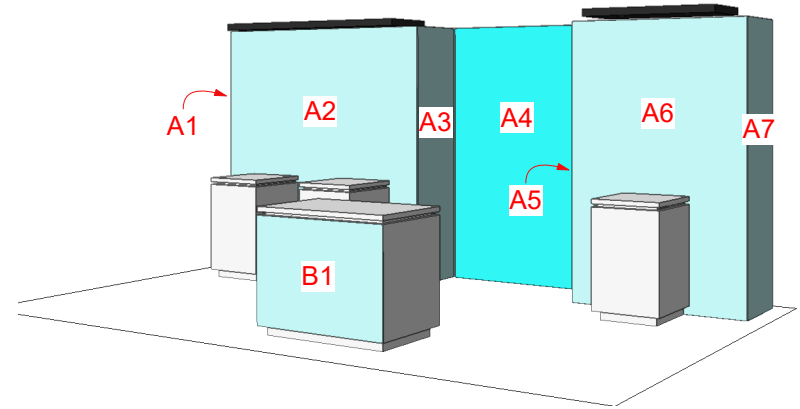

A2  
SEG Graphic  
Safe/Live Area  
96" W  
x 94.843" H  
Image Area  
98" W  
x 96.843" H

A3  
SEG Graphic  
Safe/Live Area  
20.921" W  
x 94.843" H  
Image Area  
22.921" W  
x 96.843" H

A4  
Backlit  
SEG Graphic  
Safe/Live Area  
63.843" W  
x 94.843" H  
Image Area  
65.843" W  
x 96.843" H

A5  
SEG Graphic  
Safe/Live Area  
20.921" W  
x 94.843" H  
Image Area  
22.921" W  
x 96.843" H

A6  
SEG Graphic  
Safe/Live Area  
64" W  
x 94.843" H  
Image Area  
66" W  
x 96.843" H

A7  
SEG Graphic  
Safe/Live Area  
20.921" W  
x 94.843" H  
Image Area  
22.921" W  
x 96.843" H

Order #:

Distributor:

Client:

All Raster Art (jpg, tiff, pbg, etc.) must be at least 100 DPI at print size.

B1

Vinyl Graphic

Image Area  
48" W x 32.5" H